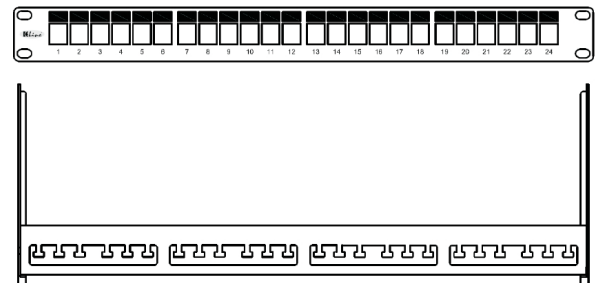

Patch panel for 24xRJ45/s, black, empty

P/N: [KEP-EMPTY-S](#)

features

- designed for 19" cabinets
- integrated cable management
- cable ties for gripping (24 pcs)
- set of M6 screws and captive nuts (4 pcs)
- grounding screw and washer (1 pc)

construction

Height	1U (44,5 mm)	
Width	19" (482,6 mm)	
Depth (including cable management)	152 mm	
Material	front face	steel
	cable management	nickel-plated steel, corrosion-resistant
Color	black RAL9005	
Surface	structured, matt	