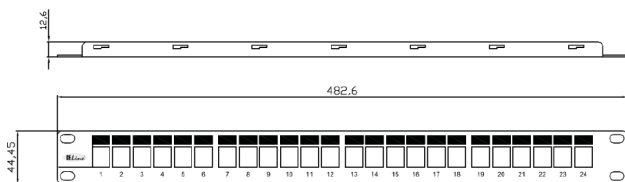

Patch panel for 24xRJ45/s, black, empty

P/N: [KEP-EMPTY-S](#)

features

- designed for 19" cabinets
- integrated cable management
- cable ties for gripping (24 pcs)
- set of M6 screws and captive nuts (4 pcs)
- grounding screw and washer (1 pc)

construction

Height	1U (44,5 mm)	
Width	19" (482,6 mm)	
Depth (including cable management)	152 mm	
Material	front face	steel
	cable management	nickel-plated steel, corrosion-resistant
Color	black RAL9005	
Surface	structured, matt	