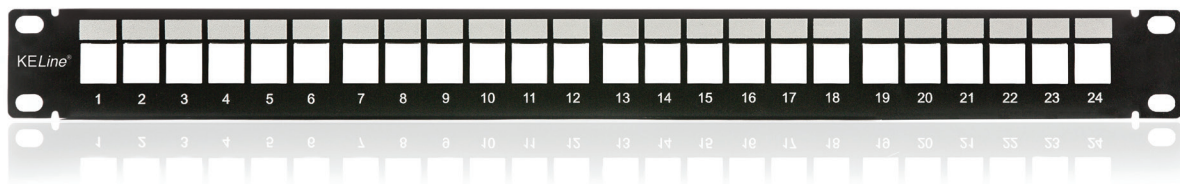

Patch panel for 24xRJ45/s, black, empty

P/N: [KEP-EMPTY-S](#)

features

- designed for 19" cabinets
- integrated cable management
- cable ties for gripping (24 pcs)
- set of M6 screws and captive nuts (4 pcs)
- grounding screw and washer (1 pc)

construction

Height	1U (44,5 mm)	
Width	19" (482,6 mm)	
Depth (including cable management)	152 mm	
Material	front face	steel
	cable management	nickel-plated steel, corrosion-resistant
Color	black RAL9005	
Surface	structured, matt	

related products

P/N: KEJ-C6A-S-HD	Keystone Jack, Category 6 _A , HD, RJ45/s
P/N: KEJ-C6A-S-10G	Keystone Jack, Category 6 _A , RJ45/s
P/N: KEJ-CEA-S-10G	Keystone Jack, Category 6A, RJ45/s
P/N: KEJ-C6-S-TL	Keystone Jack, Category 6, RJ45/s
P/N: KEJ-C6-U-TL	Keystone Jack, Category 6, RJ45/u
P/N: KEJ-C5E-S-TL	Keystone Jack, Category 5E, RJ45/s
P/N: KEJ-C5E-U-TL	Keystone Jack, Category 5E, RJ45/u